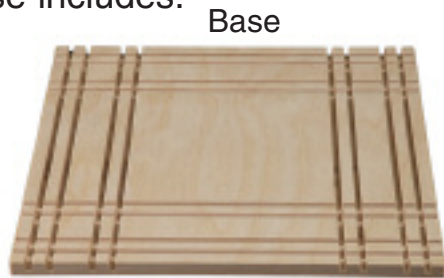

Your **Stack & Stick** purchase includes:

THE VILLA

(2) Gable End Blocks

Base

- (14) 12" Roof Slats
- (4) 10 ²⁹/₃₂" Blocks
- (3) 9 ¹/₂" Blocks
- (2) Filler Blocks
- (9) 4 ³/₁₆" Blocks
- (18) 3" Blocks
- (10) 1 ⁹/₁₆" Blocks
- (1) Chimney Blocks

64 total pieces

First Layer

1

SECOND LAYER

2

HOW THE BLOCKS WORK:

Simply press and stick each block into the desired position. Each block will stick to the next regardless of the position on the block.

Reverse pressure will break the blocks apart.